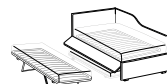

Timis Pouf
 W 77 x D 53 x H 43
 Fabric Denver 307

MIRABILIS

DAYBEDROOMS

DAYBEDROOM #01

Solanum:
daybed con
lettino estraibile
automatico "Push".

Design con
sagomatura
a onda.

Solanum:
daybed with
automatic "Push"
pull-out bed.

Wave-shaped
design.

DISPONIBILE CON / AVAILABLE WITH

Still

Move

Drawers

Hand

Push

PALETTE

SOLANUM
DAYBED

COKE 315

DISCO 19

Daybed Solanum sx
L 100 x P 209 x H 86
Tessuto Coke 305

Solanum daybed sx
W 100 x D 209 x H 86
Fabric Coke 305

Daybed Solanum sx
 L 100 x P 209 x H 86
 Tessuto Coke 305

Solanum daybed sx
 W 100 x D 209 x H 86
 Fabric Coke 305