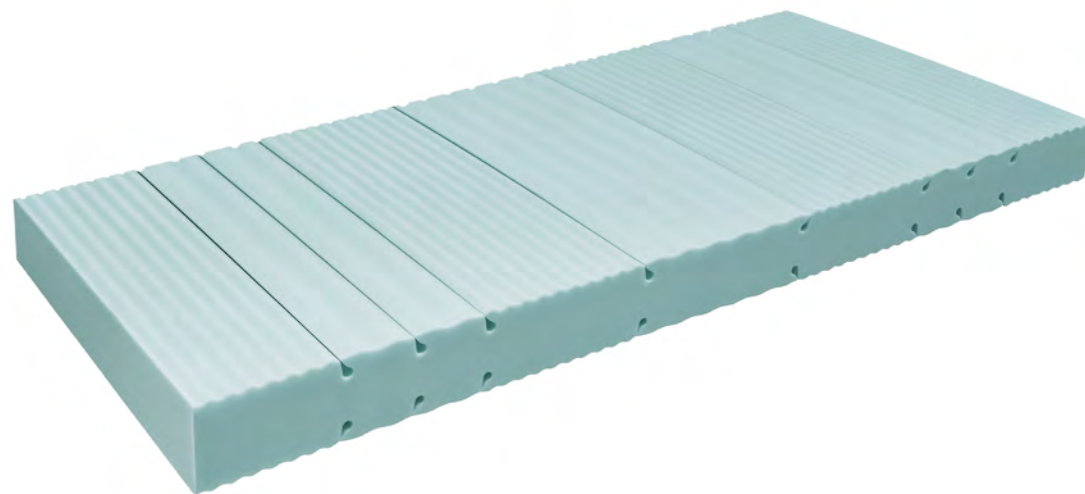

Lastra ergonomica in memory foam
1 tipo di rivestimento disponibile
Ergonomic mattress in memory foam
1 type of covering available

LOTO

h 16 cm
circa