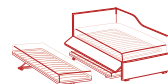

Timis Pouf
 W 77 x D 53 x H 43
 Fabric Denver 307

MIRABILIS

DAYBEDROOMS

DAYBEDROOM #01

Solanum:
daybed con
lettino estraibile
automatico "Push".

Design con
sagomatura
a onda.

Solanum:
daybed with
automatic "Push"
pull-out bed.

Wave-shaped
design.

DISPONIBILE CON / AVAILABLE WITH

Still

Move

Drawers

Hand

Push

PALETTE