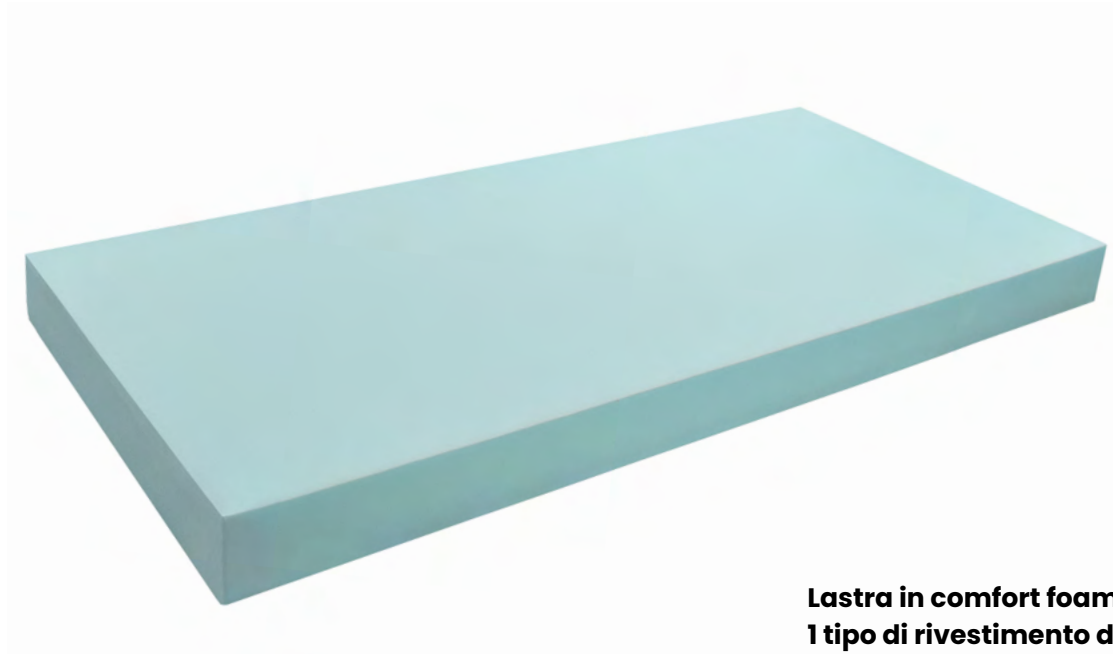

The bottom panels of the bed can be lifted thanks to practical handles for easy cleaning of the floor.

CONFIGURA IL DAYBED

DAYBED CONFIGURATION

1

Daybed con rete fissa
Daybed with fix bed slat

STILL

2

Daybed con alzarete
Daybed with liftable bed slat

MOVE

3

Daybed con cassetti estraibili
Daybed with removable drawers

DRAWERS

4

Daybed con lettino estraibile manuale
Daybed with manual pull-out bed

HAND

5

Daybed con lettino estraibile automatico
Daybed with automatic pull-out bed

PUSH

MATERASSI_MATTRESSES

h 14 cm
circa

Lastra in comfort foam
1 tipo di rivestimento disponibile
Mattress in comfort foam
1 type of covering available