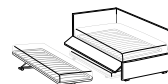

DAYBEDROOM

#06

Pentas:
daybed con
meccanismo
alzarete "Move".

Ideale per un
posizionamento
angolare.

Pentas:
daybed with
"Move" lifting
mechanism.

*Ideal in the
corner position
of the room.*

DISPONIBILE CON / AVAILABLE WITH

Still

Move

Drawers

Hand

Push

PALETTE

DALLAS 824

DISCO 21

DISCO 20

PENTAS
DAYBED