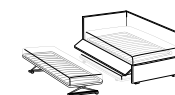

The bottom panels of the bed can be lifted thanks to practical handles for easy cleaning of the floor.

CONFIGURA IL DAYBED

DAYBED CONFIGURATION

1

Daybed con rete fissa
Daybed with fix bed slat

STILL

2

Daybed con alzarete
Daybed with liftable bed slat

MOVE

3

Daybed con cassetti estraibili
Daybed with removable drawers

DRAWERS

4

Daybed con lettino estraibile manuale
Daybed with manual pull-out bed

HAND

5

Daybed con lettino estraibile automatico
Daybed with automatic pull-out bed

PUSH

MATERASSI_MATTRESSES

h 14 cm
circa

Lastra in comfort foam
1 tipo di rivestimento disponibile
Mattress in comfort foam
1 type of covering available