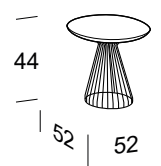

Struttura / Frame: M102
Piani / Top: L101, L102, L121, L122, C101, C102, C103