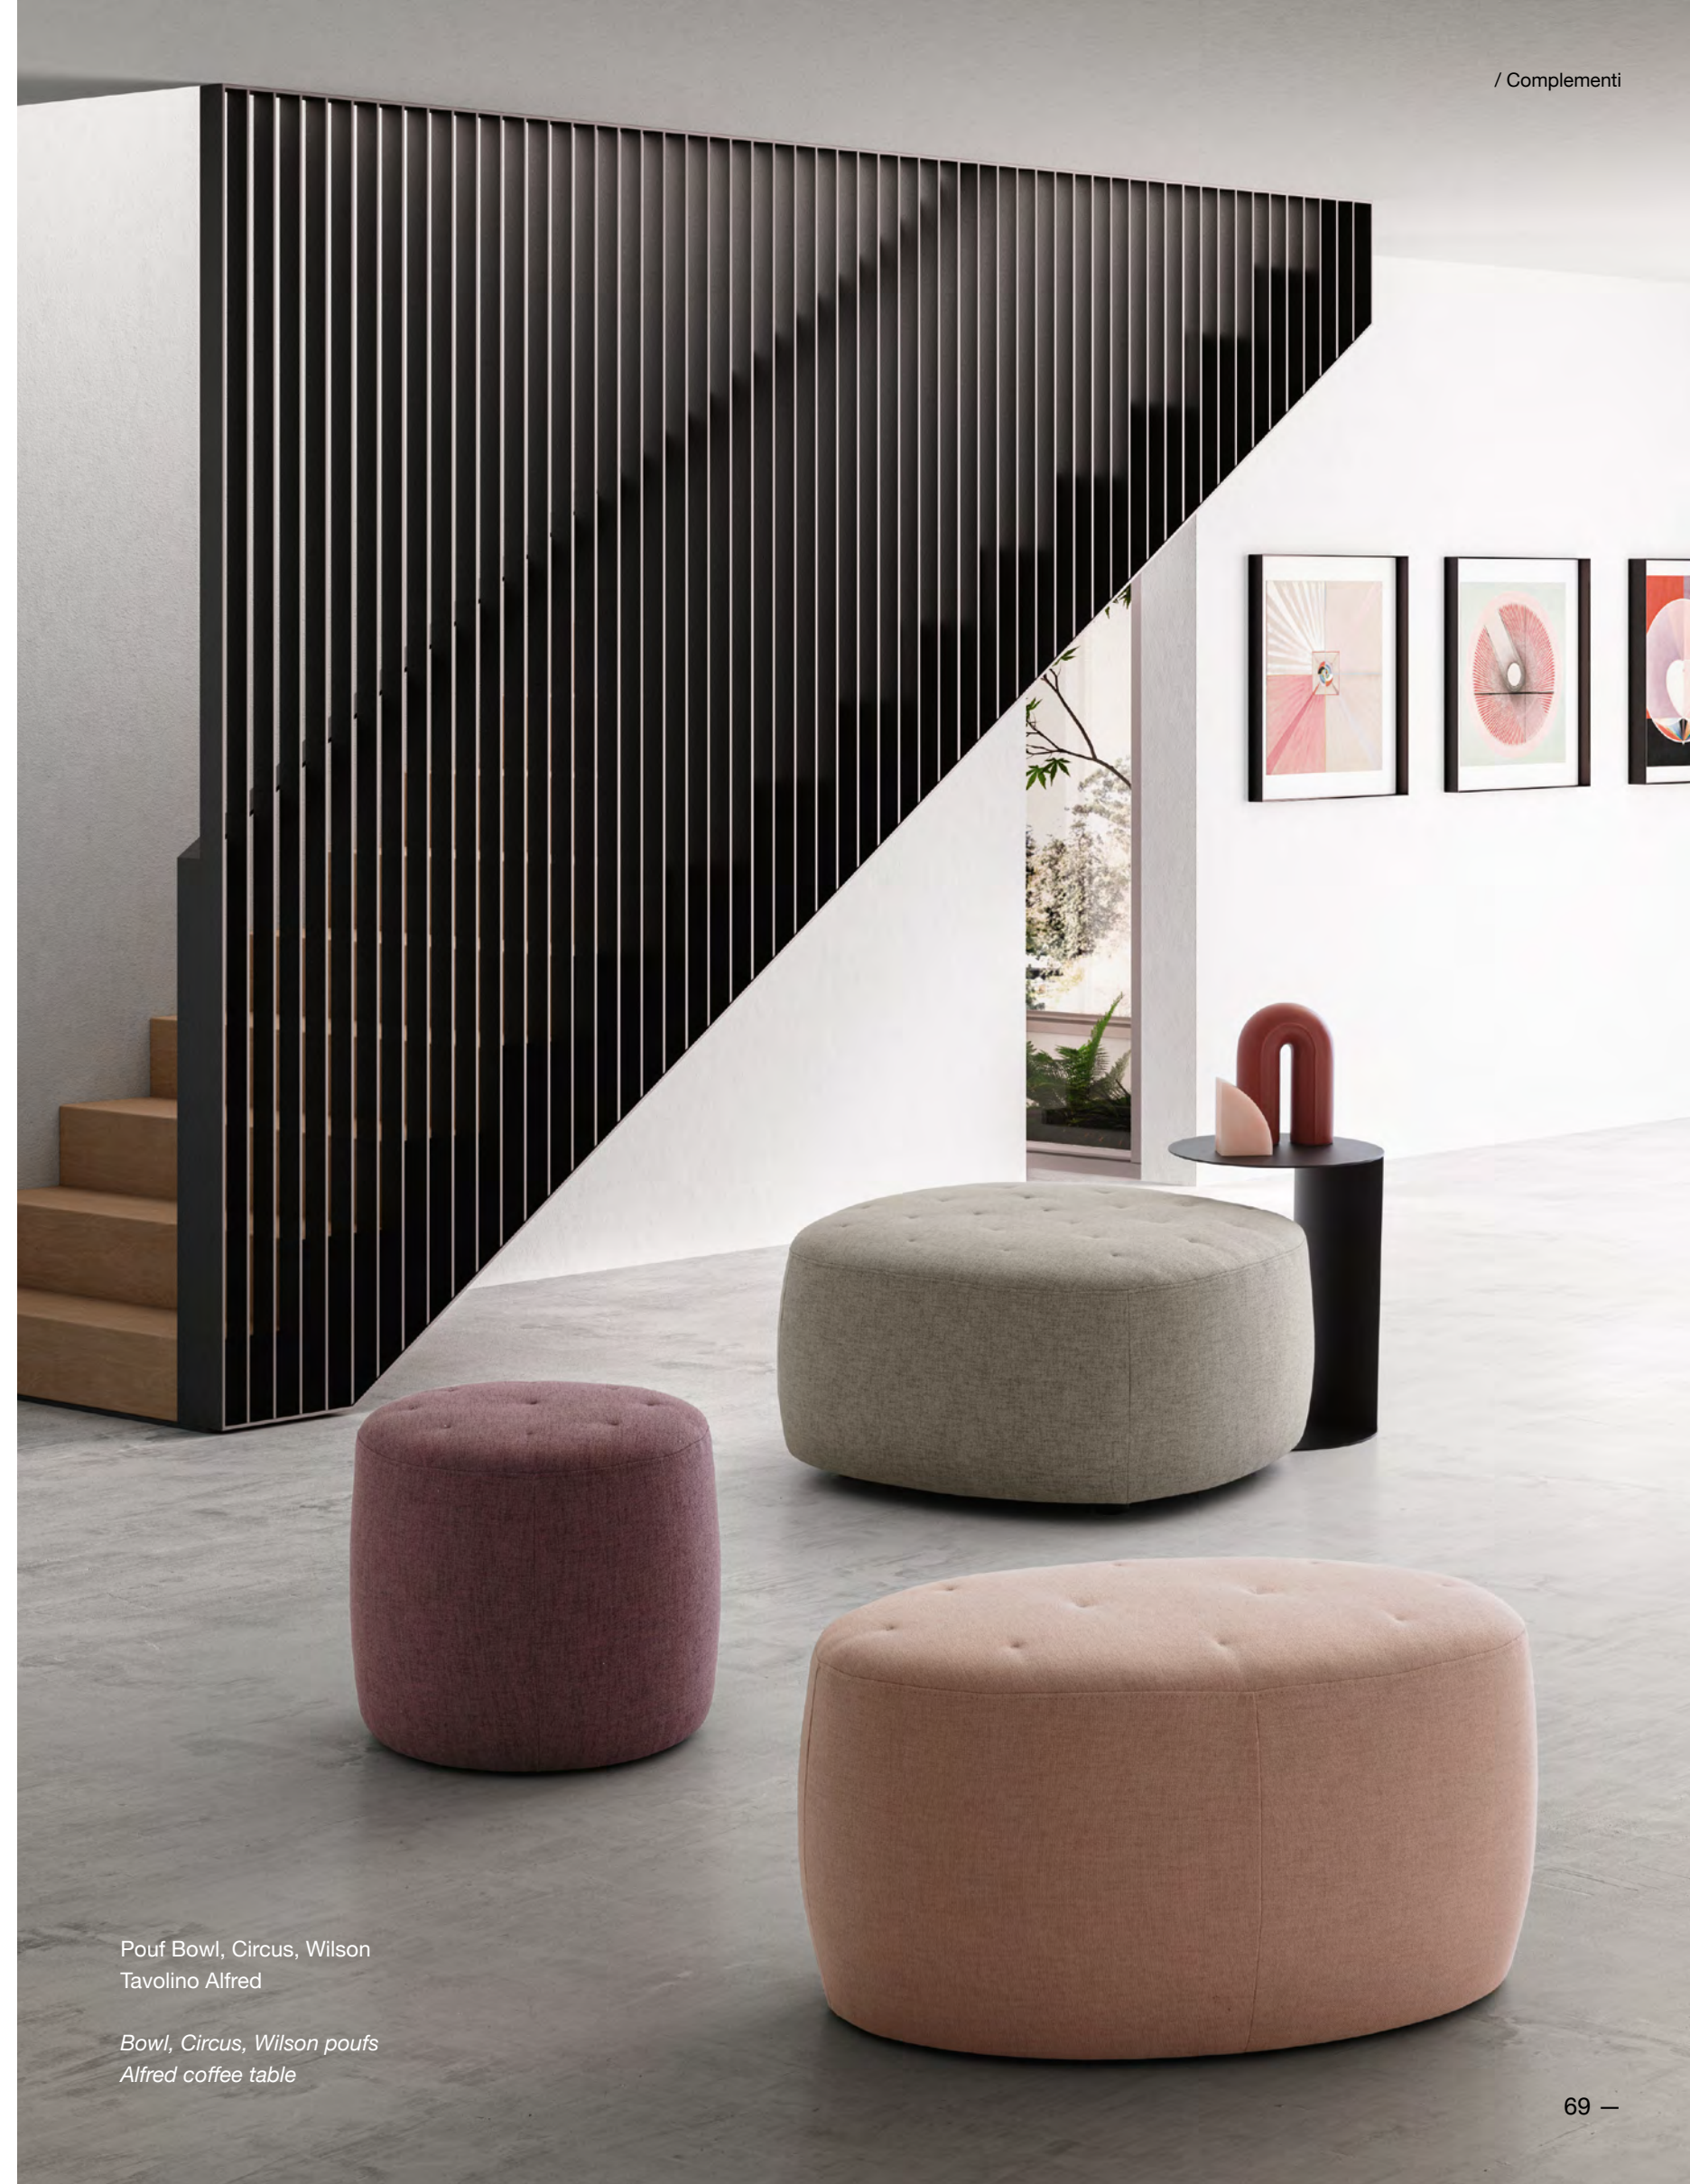

Pouf Bowl, Circus, Wilson
Tavolino Alfred

*Bowl, Circus, Wilson poufs
Alfred coffee table*