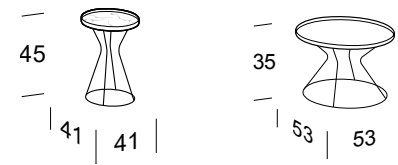

Alfred

Struttura / Frame
M102

TAVOLINI / COFFEE TABLES

Edgar

Struttura / Frame: M102
Piani / Top: L101, L102, L121, L122, C101, C102, C103

Jago

Struttura / Frame: M102
Piani / Top: L101, L102, L121, L122, Q101, Q102, G101, G102, C101, C102, C103